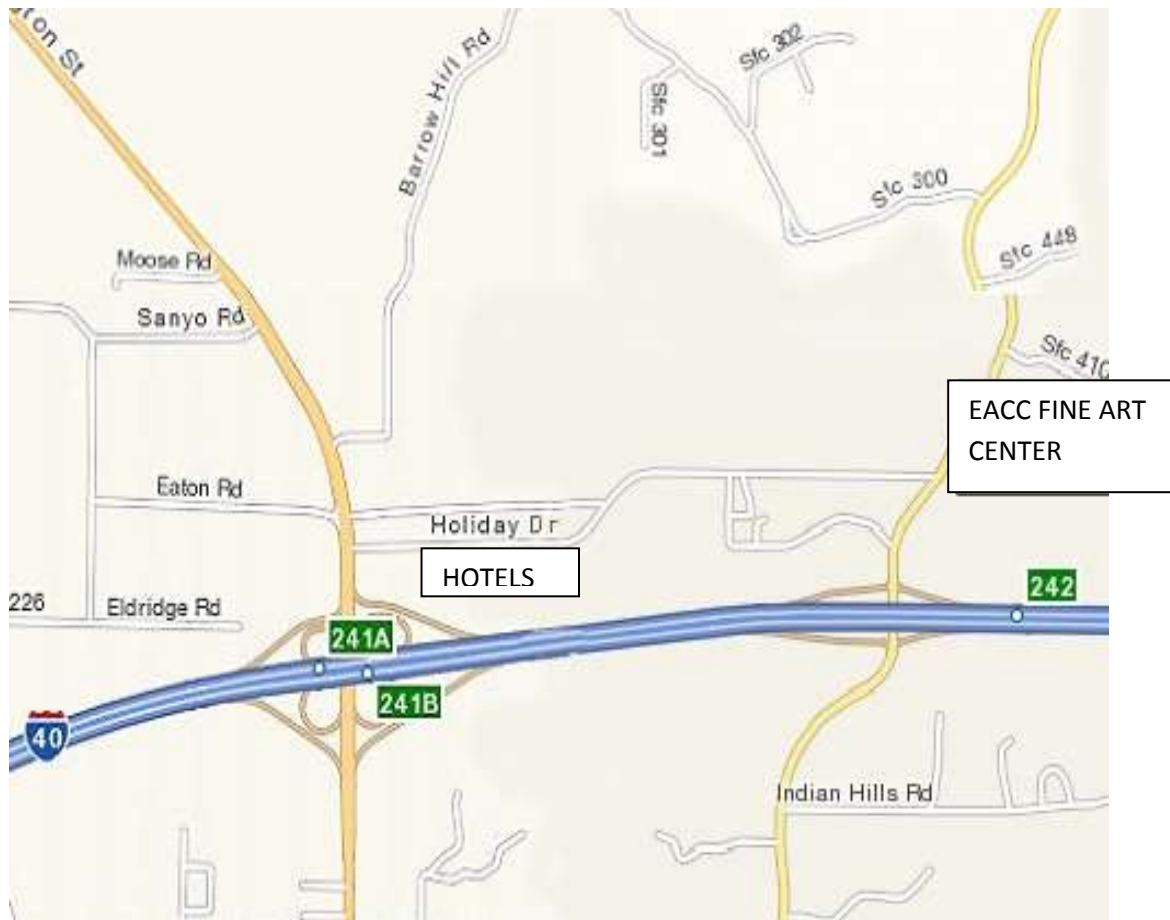

Directions to EACC's Fine Arts Center

From Memphis I-40: Take the AR-284 N exit, EXIT 242, toward CROWLEYS RIDGE RD. Turn SLIGHT RIGHT onto NEWCASTLE RD/AR-284 Drive .3 miles. Theater on Right.

From Little Rock I-40: Take the AR-284 N exit, EXIT 242, toward CROWLEYS RIDGE RD. Turn LEFT onto AR-284/NEWCASTLE RD. Drive .3 miles. Theater on Right.

From Wynne AR-1: going SOUTH on AR-1. Drive 13.7 miles. Turn LEFT onto HOLIDAY DR in Forrest City. Drive 1.1 miles. Theater straight in front of intersection of Holiday and Newcastle.