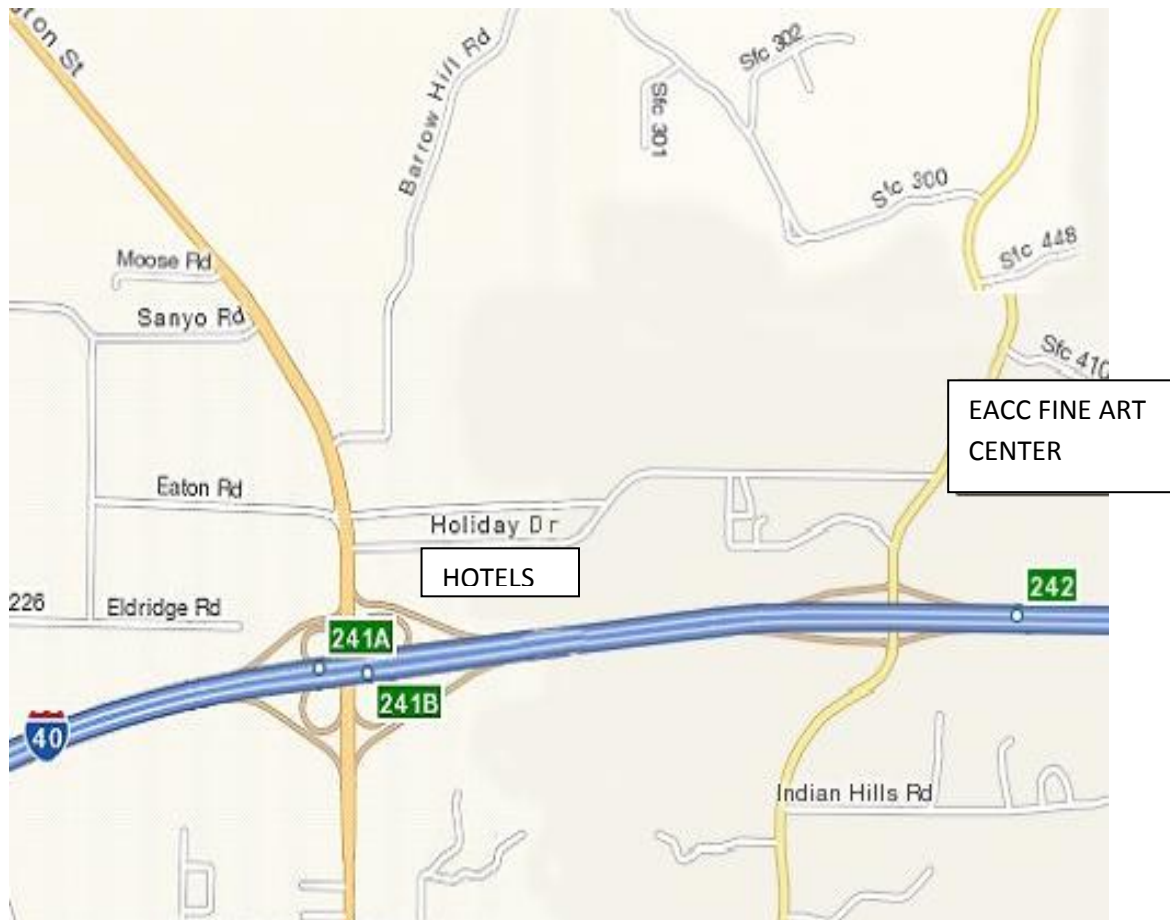

## Directions to EACC's Fine and Performing Arts Center

From Memphis I-40: Take the AR-284 N exit, EXIT 242, toward CROWLEYS RIDGE RD. Turn SLIGHT RIGHT onto NEWCASTLE RD/AR-284 Drive .3 miles. Theater on Right.

From Little Rock I-40: Take the AR-284 N exit, EXIT 242, toward CROWLEYS RIDGE RD. Turn LEFT onto AR-284/NEWCASTLE RD. Drive .3 miles. Theater on Right.

From Wynne AR-1: going SOUTH on AR-1. Drive 13.7 miles. Turn LEFT onto HOLIDAY DR in Forrest City. Drive 1.1 miles. Theater straight in front of intersection of Holiday and Newcastle.